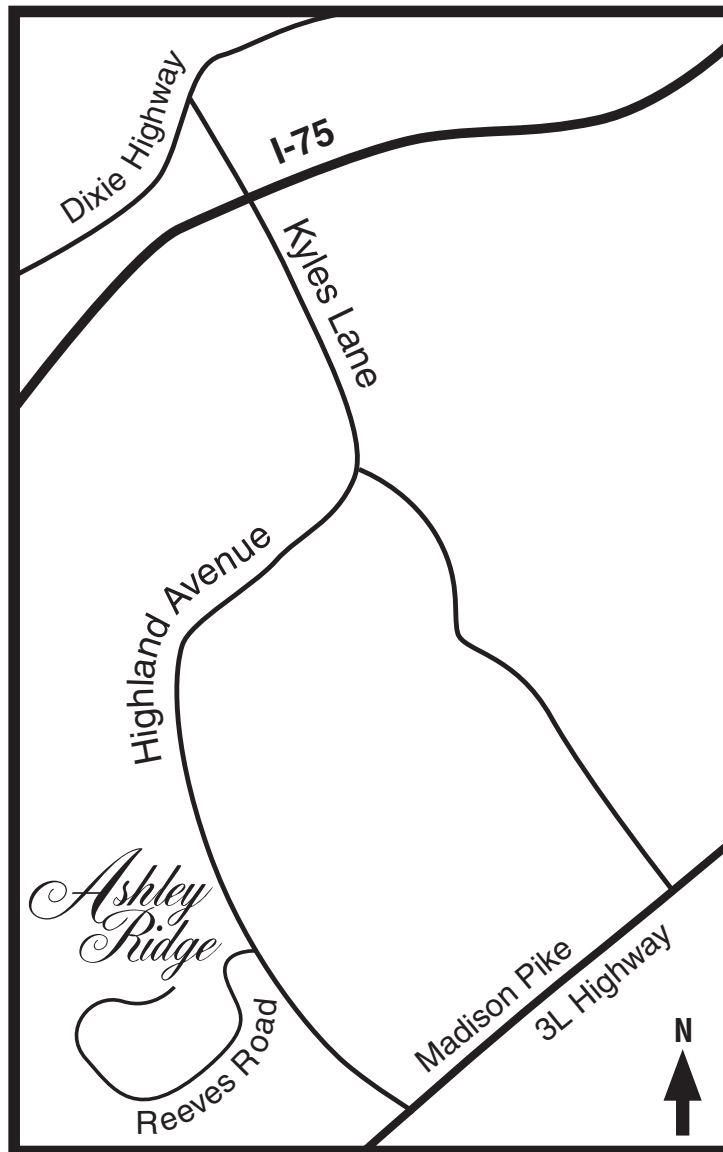

# Ashley Ridge

Ft. Wright, KY

**Directions:** I-75 to Park Hills/Kyles Lane Exit. Go east on Kyles Lane to Highland Avenue. Turn right on Reeves Drive.

*Ashley*

859.341.0050

[www.ashleybuilders.com](http://www.ashleybuilders.com)