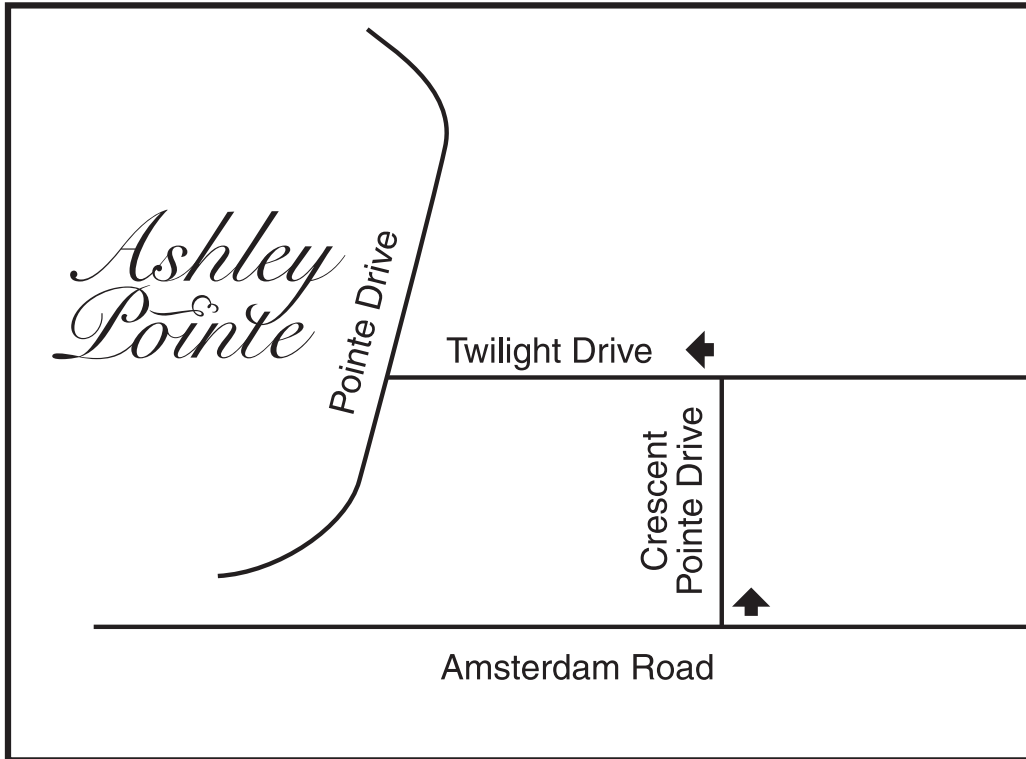

# Ashley Pointe

Villa Hills, KY

**Directions:** I-75 to West on Buttermilk Pike. Right on Anderson Road, left on Bromley Crescent Springs to left onto Amsterdam Road. Turn right on Crescent Pointe Drive, left on Twilight Drive to Pointe Drive.