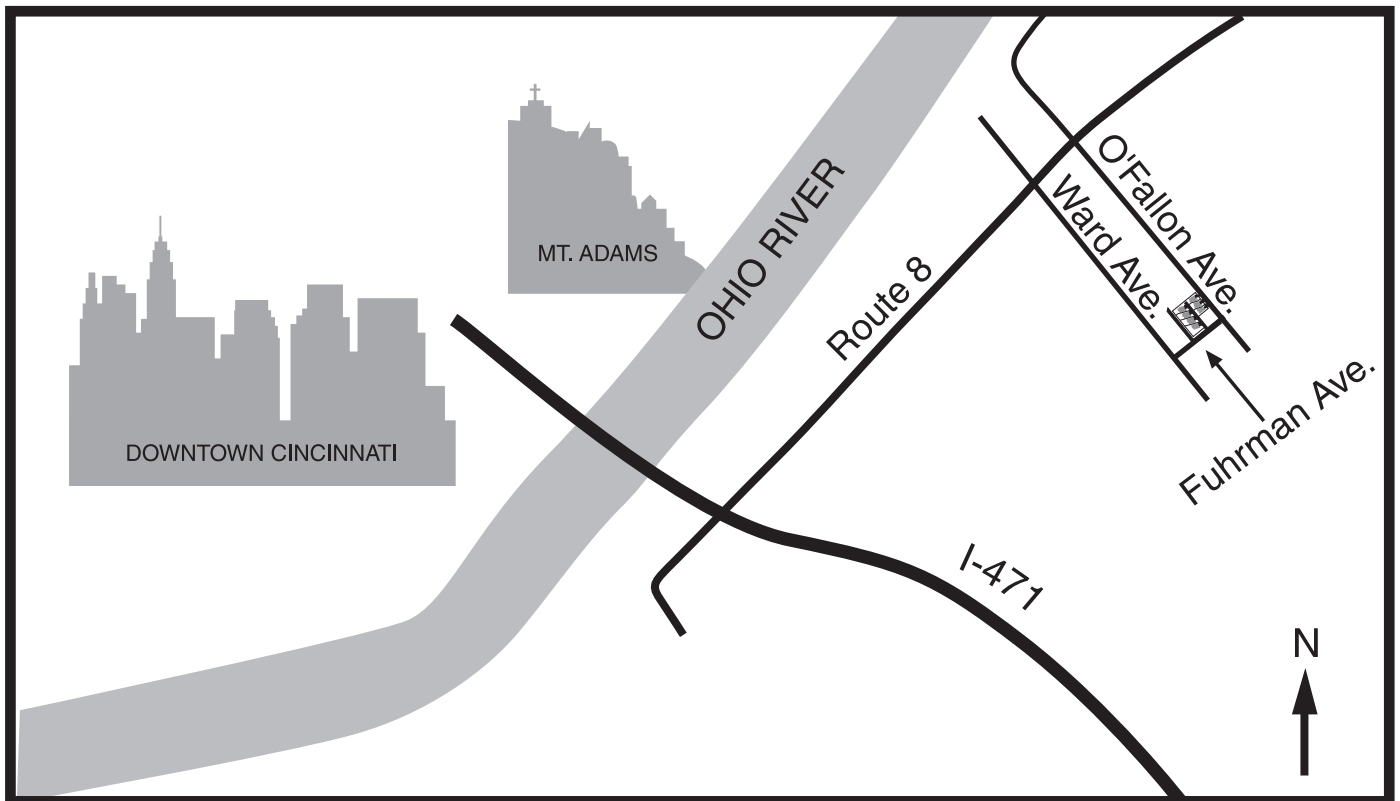

CityView

Bellevue, KY

Directions: I-471 to Exit #5 Bellevue/Newport. East on Route 8. Turn right on Ward to left on Fuhrman to O'Fallon.

Ashley

859.341.0050

www.ashleybuilders.com