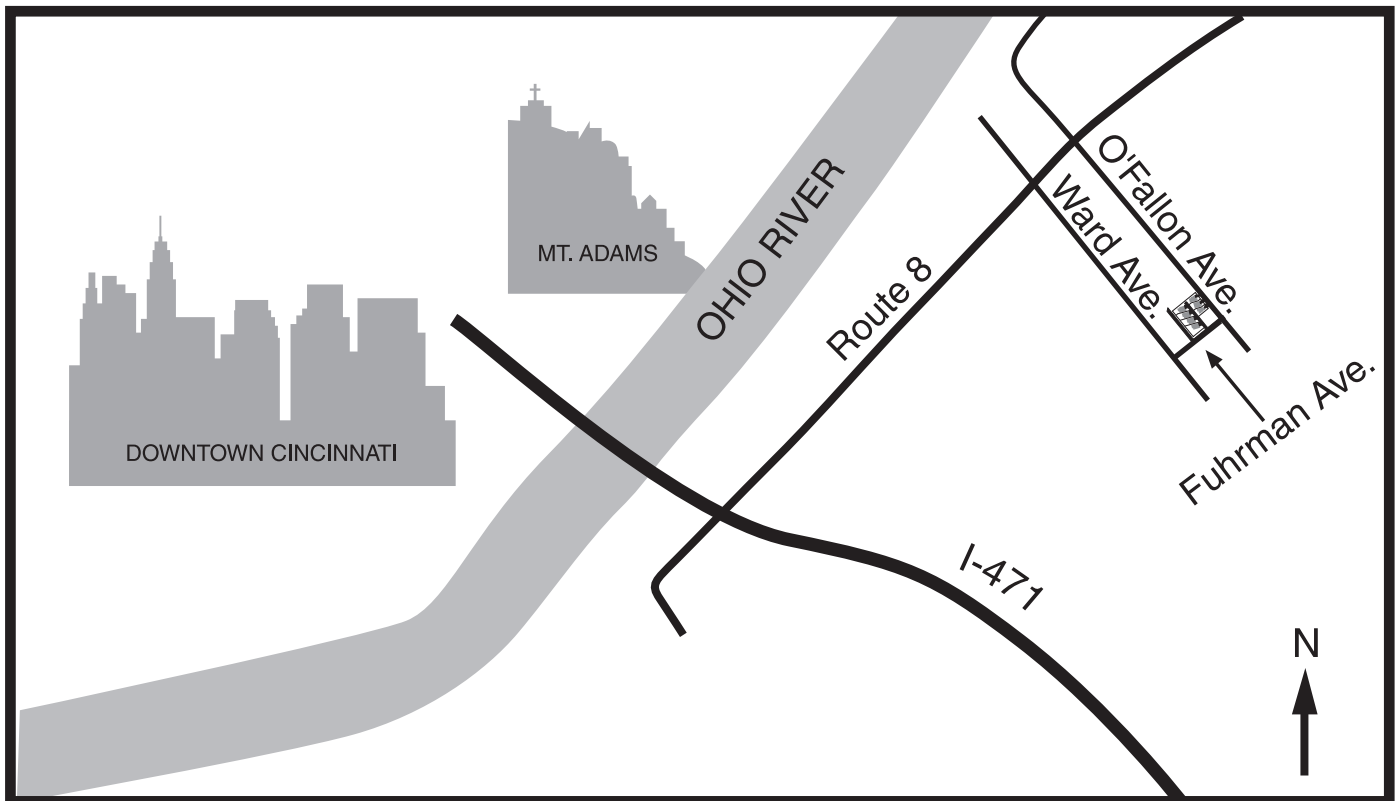

# CityView

Bellevue, KY

**Directions:** I-471 to Exit #5 Bellevue/Newport. East on Route 8. Turn right on Ward to left on Fuhrman to O'Fallon.

*Ashley*

859.341.0050

[www.ashleybuilders.com](http://www.ashleybuilders.com)