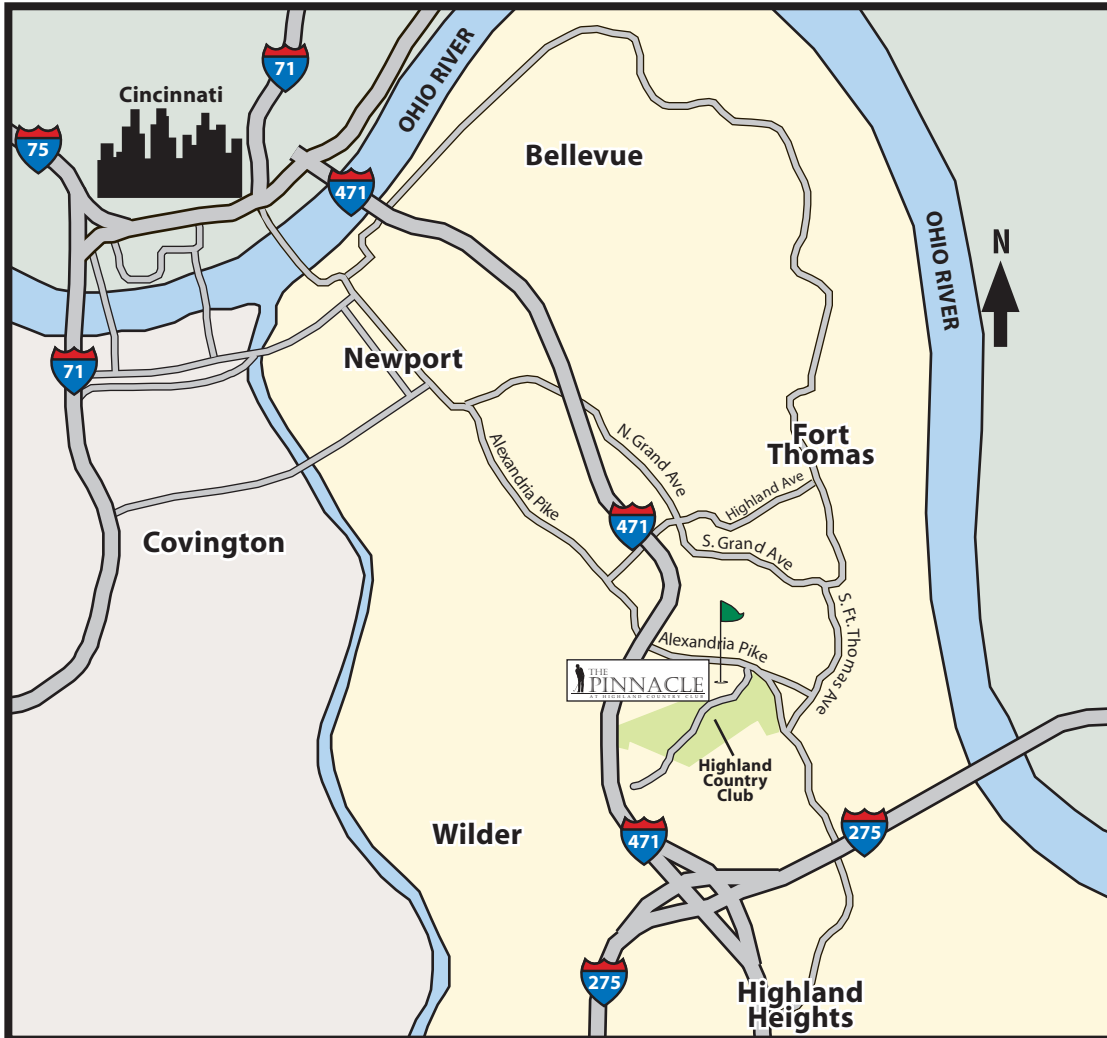

 THE
PINNACLE
AT HIGHLAND COUNTRY CLUB

Directions: I-275 to North on I-471 to Rt 27 Alexandria Pike exit.
Right off exit to Right into Highland Country Club.

Ashley
Live the Custom Lifestyle

859.341.0050