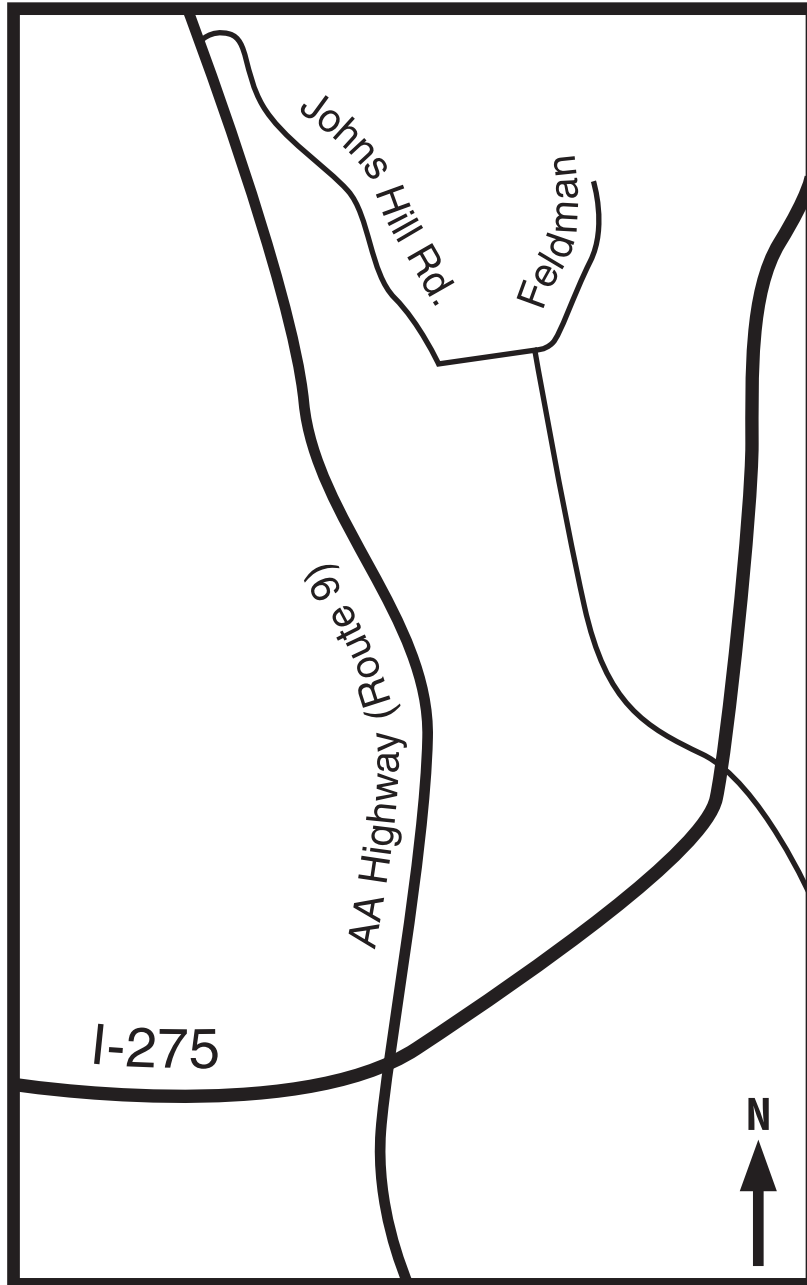

Sentinel Estates

Wilder, KY

Directions: I-275 to North on AA Highway (Rt. 9). Turn right on Johns Hill Road to left on Feldman Lane to Queens View Lane.

Ashley

859.341.0050

www.ashleybuilders.com