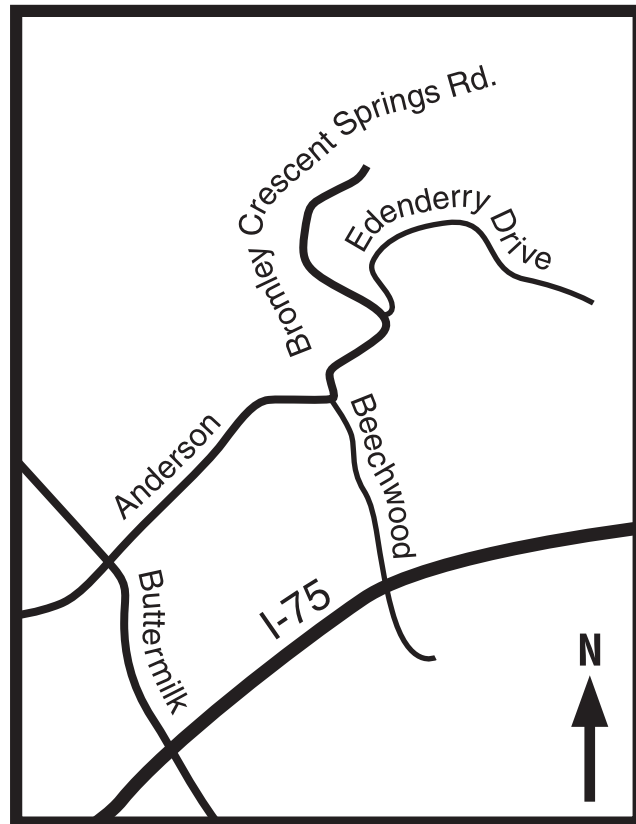

Waterford

Villa Hills, KY

Directions: I-75 to West on Buttermilk Pike.
Turn right on Anderson, left on Bromley Crescent
Springs, and right on Edenderry Drive.

Ashley

859.341.0050

www.ashleybuilders.com