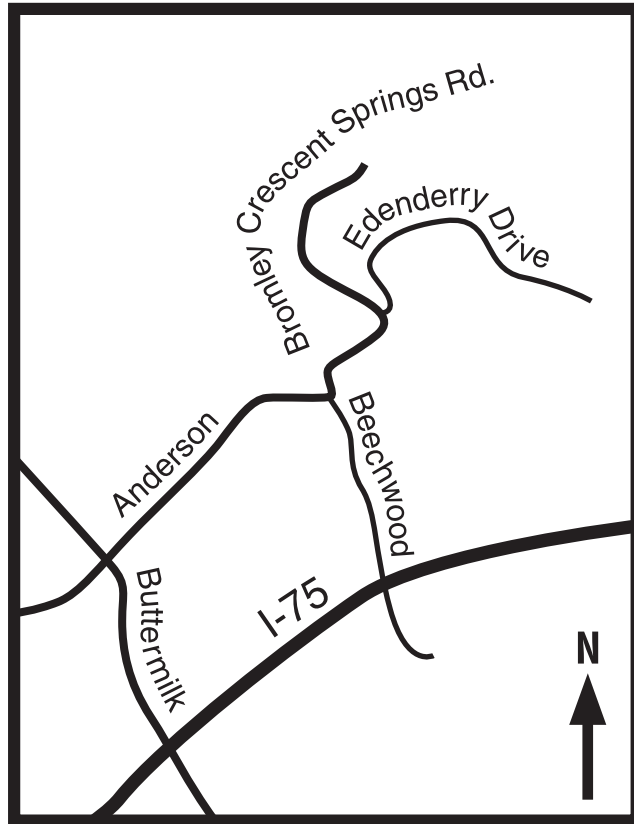

Waterford

Villa Hills, KY

Directions: I-75 to West on Buttermilk Pike.
Turn right on Anderson, left on Bromley Crescent
Springs, and right on Edenderry Drive.

Ashley

859.341.0050
www.ashleybuilders.com